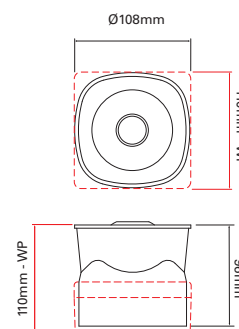

Technical Specification

Voltage	18 - 30Vdc
Current	5mA
Sound Output	100dB(A)
Tones	3
Volume Control	10dB
Monitoring	Reverse polarity
Temperature	- 10°C to + 55°C - 25°C to + 70°C (WP)
Protection	IP21C, IP66 (WP)
Construction	ABS
Weight	0.21Kg, 0.32Kg (WP)
Colours	Red or white

WP version white