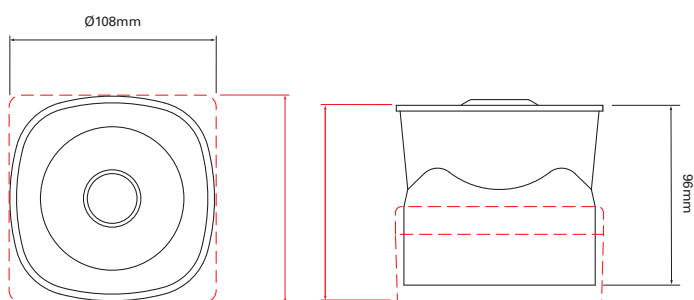

Dimensions

Technical Specification

Voltage	18 - 30Vdc
Current	5mA
Sound Output	100dB(A)
Tones	3
Volume Control	10dB
Monitoring	Reverse polarity
Temperature	- 10°C to + 55°C - 25°C to + 70°C (WP)
Protection	IP21C, IP66 (WP)
Construction	ABS
Weight	0.21Kg, 0.32Kg (WP)
Colours	Red or white